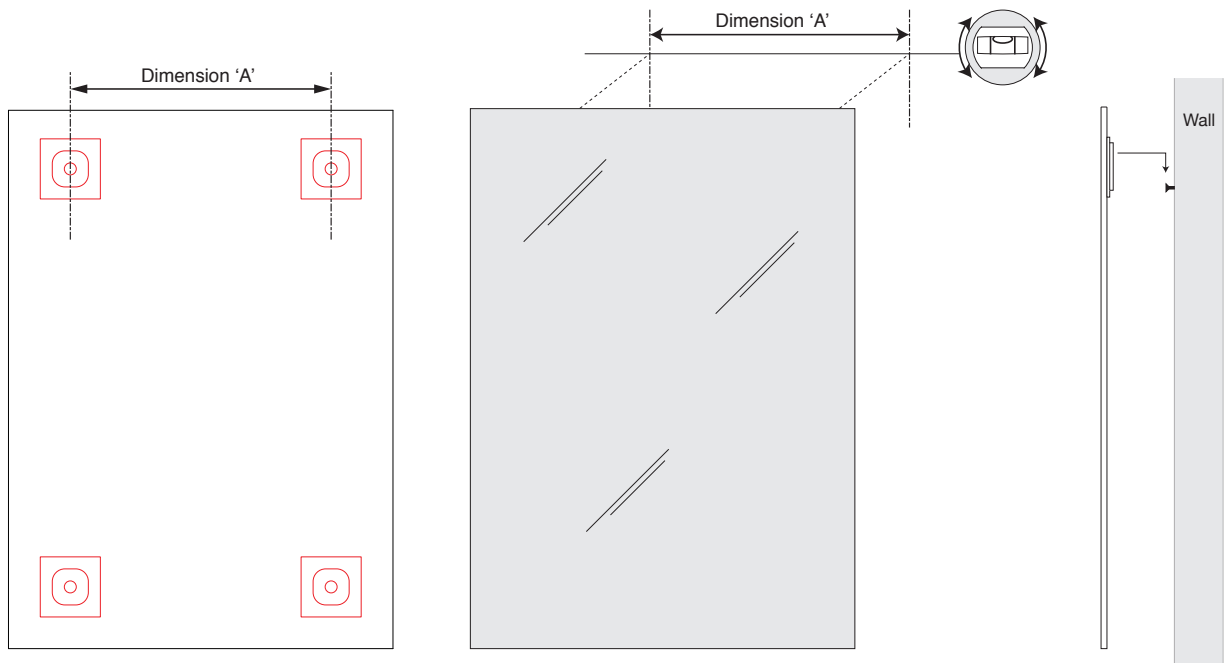

# 500 PLAIN MIRROR

Product	<b>OVIL 500 PLAIN MIRROR</b>
Unit Size	<b>500w x 5d x 700h</b>
Mirror Code	<b>1807</b>

Plain arised edge mirror. Backed with safety film. Four hanging points for vertical or horizontal positioning.

# 600 PLAIN MIRROR

Product	<b>OVIL 600 PLAIN MIRROR</b>
Unit Size	<b>600w x 5d x 800h</b>
Mirror Code	<b>1808</b>

Plain arised edge mirror. Backed with safety film. Four hanging points for vertical or horizontal positioning.