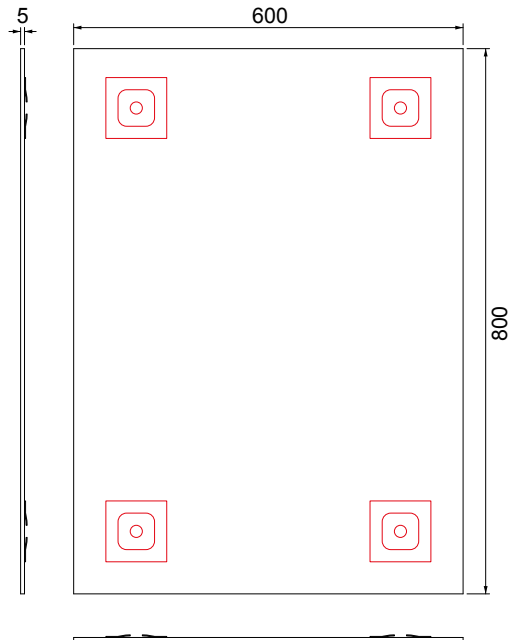

# 500 PLAIN MIRROR

Product	<b>OVIL 500 PLAIN MIRROR</b>
Unit Size	<b>500w x 5d x 700h</b>
Mirror Code	<b>1807</b>

Plain arised edge mirror. Backed with safety film. Four hanging points for vertical or horizontal positioning.

# 600 PLAIN MIRROR

Product	<b>OVIL 600 PLAIN MIRROR</b>
Unit Size	<b>600w x 5d x 800h</b>
Mirror Code	<b>1808</b>

Plain arised edge mirror. Backed with safety film. Four hanging points for vertical or horizontal positioning.