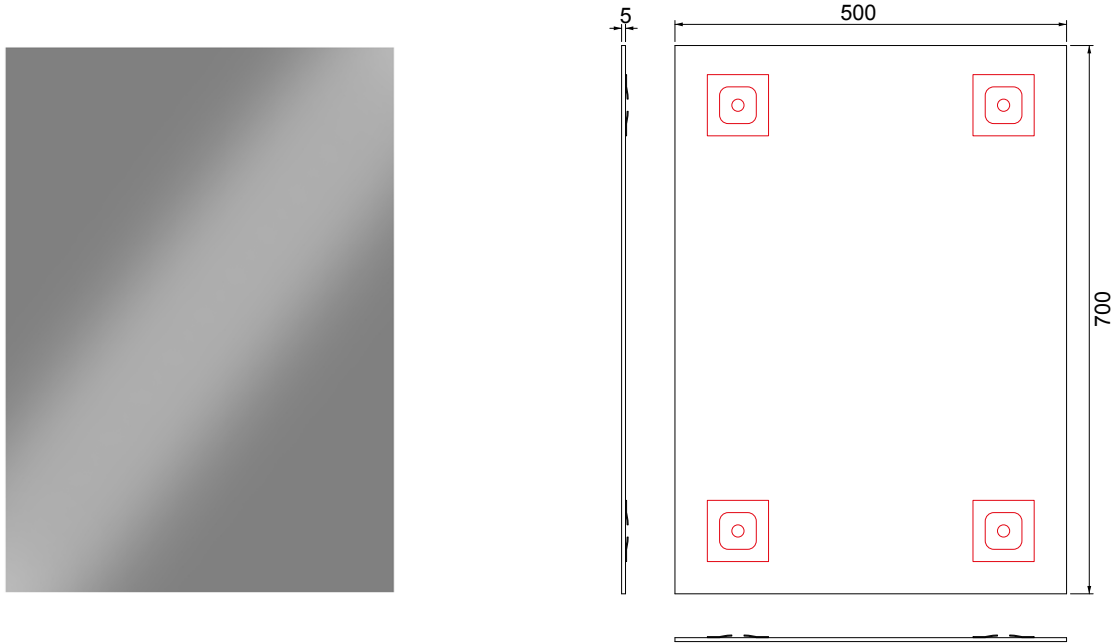

# 500 PLAIN MIRROR

Product	<b>OVIL 500 PLAIN MIRROR</b>
Unit Size	<b>500w x 5d x 700h</b>
Mirror Code	<b>1807</b>

Plain arised edge mirror. Backed with safety film. Four hanging points for vertical or horizontal positioning.

# 600 PLAIN MIRROR

Product	<b>OVIL 600 PLAIN MIRROR</b>
Unit Size	<b>600w x 5d x 800h</b>
Mirror Code	<b>1808</b>

Plain arised edge mirror. Backed with safety film. Four hanging points for vertical or horizontal positioning.